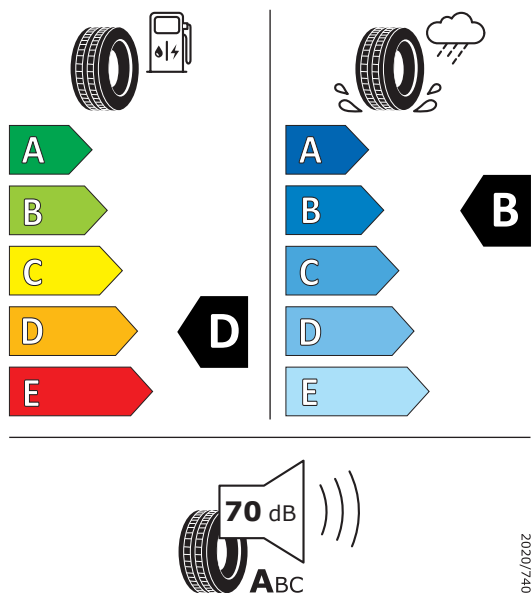

PIRELLI 37668

255/35ZR19 (96Y) XL C1

Product Information Sheet

Delegated Regulation (EU) 2020/740

Supplier name	PIRELLI
Commercial name	PZERO
Tyre type identifier	37668
Tyre size designation	255/35ZR19
Load-capacity index	96
Speed category symbol	(Y)
Fuel efficiency class	D
Wet grip class	B
External rolling noise class	A
External rolling noise value	70 dB
Severe snow tyre	No
Ice tyre	No
Date of start of production	02/20
Date of end of production	-
Load version	XL
Additional information	

PIRELLI 37669

265/35ZR19 (98Y) XL C1

Product Information Sheet

Delegated Regulation (EU) 2020/740

Supplier name	PIRELLI
Commercial name	PZERO
Tyre type identifier	37669
Tyre size designation	265/35ZR19
Load-capacity index	98
Speed category symbol	(Y)
Fuel efficiency class	D
Wet grip class	B
External rolling noise class	B
External rolling noise value	71 dB
Severe snow tyre	No
Ice tyre	No
Date of start of production	01/20
Date of end of production	-
Load version	XL
Additional information	

Information according to Regulation (EU) 2020/740:

Actual fuel savings and road safety depend heavily on the behaviour of drivers. Eco-driving can significantly reduce fuel consumption. Tyre pressure needs to be regularly checked to optimise fuel efficiency and wet grip. Stopping distances must always be respected.