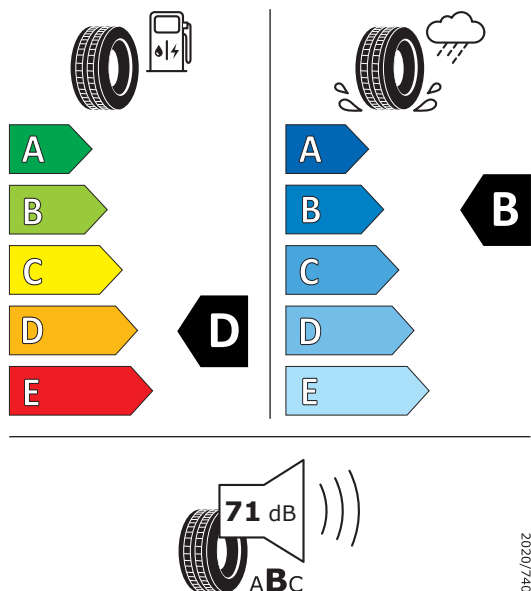

PIRELLI 37668

255/35ZR19 (96Y) XL C1

Product Information Sheet

Delegated Regulation (EU) 2020/740

Supplier name	PIRELLI
Commercial name	PZERO
Tyre type identifier	37668
Tyre size designation	255/35ZR19
Load-capacity index	96
Speed category symbol	(Y)
Fuel efficiency class	D
Wet grip class	B
External rolling noise class	A
External rolling noise value	70 dB
Severe snow tyre	No
Ice tyre	No
Date of start of production	02/20
Date of end of production	-
Load version	XL
Additional information	

PIRELLI 37669

265/35ZR19 (98Y) XL C1

Product Information Sheet

Delegated Regulation (EU) 2020/740

Supplier name	PIRELLI
Commercial name	PZERO
Tyre type identifier	37669
Tyre size designation	265/35ZR19
Load-capacity index	98
Speed category symbol	(Y)
Fuel efficiency class	D
Wet grip class	B
External rolling noise class	B
External rolling noise value	71 dB
Severe snow tyre	No
Ice tyre	No
Date of start of production	01/20
Date of end of production	-
Load version	XL
Additional information	

Information according to Regulation (EU) 2020/740:

Actual fuel savings and road safety depend heavily on the behaviour of drivers. Eco-driving can significantly reduce fuel consumption. Tyre pressure needs to be regularly checked to optimise fuel efficiency and wet grip. Stopping distances must always be respected.